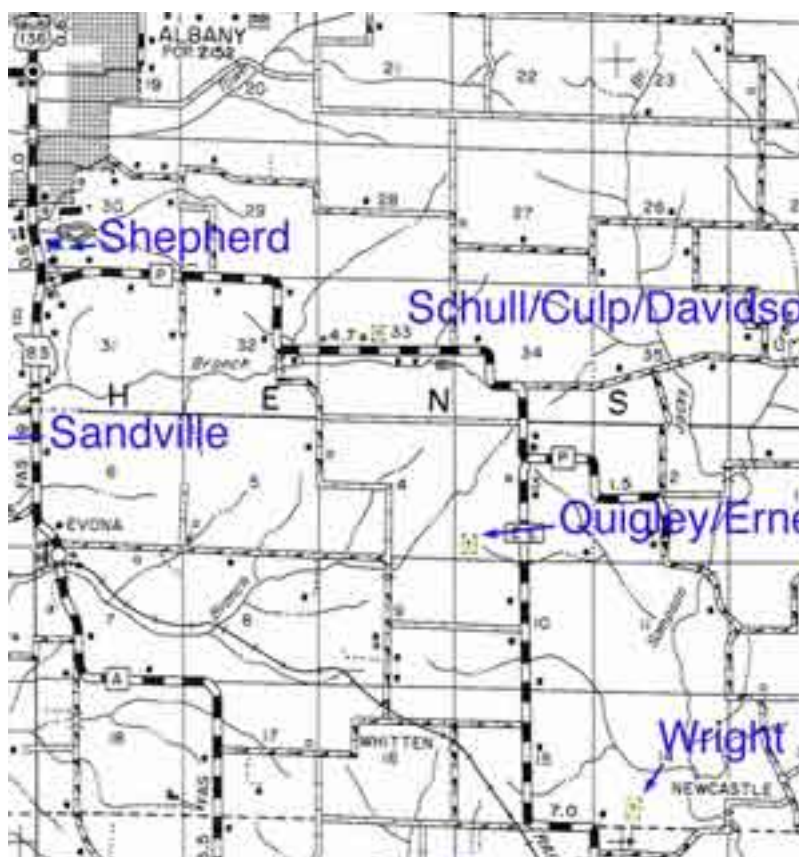

Wright Cemetery, Athens Township, Gentry Co., MO

Cemetery Transcriptions based on digital Photos taken by Ben Glick September 2005

Location: From Albany, MO go South on Hwy 85, Take the P Road East about 4 miles, take the EE Road South about 2.75 miles, road turns East for .5 miles then go South about 1/4 mile to gravel road , go East on Gravel road about 1/4 mile, cemetery is on Left. Will have to climb over fence to get in.

The above books are published by the Northwest Missouri Genealogical Society
PO Box 382, St. Joseph, MO 64502 (816) 233-0524
<http://nwmogenealogy.com/>

GWCH	Gentry and Worth County History 1882
HNWM V#	History of Northwest Missouri by Walter Williams, 1915 3-Vols.
TPTW	They Paved The Way 1899-1875 by Carmeta Pierce Robertson
ESGC	Early Settlers of Gentry County 1876-1888 by Carmeta Robertson
TCTT	Then Came The Trains Gentry Co. MO. 1888-1893 by Carmeta Robertson
AL	Albany Ledger
TT	Times Tribune (Grant City)
QRN	Quad River News (Sheridan)
RRF	Bram Brothers Funeral Records