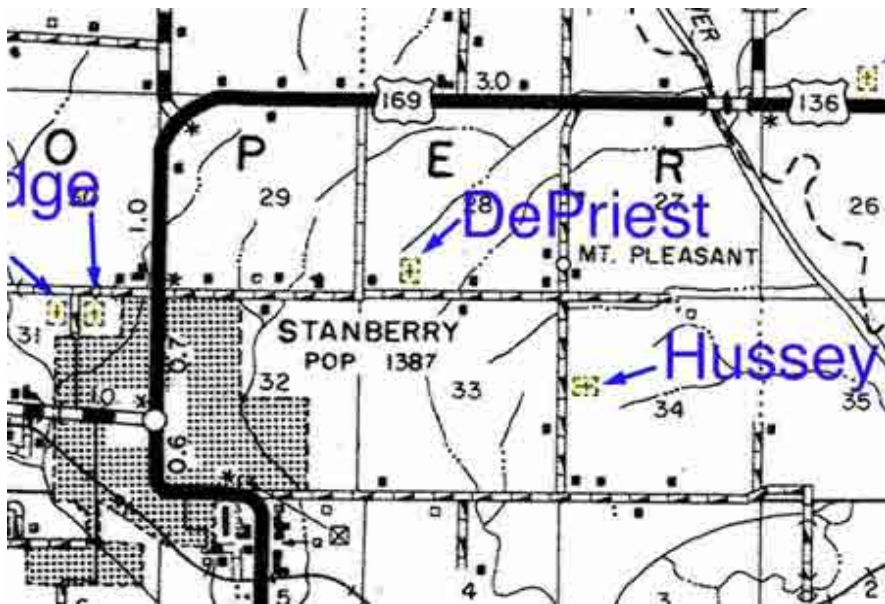

DePriest Cemetery, Cooper Township, Gentry Co., MO

Cemetery Transcriptions based on digital Photos taken by Ben Glick August 2002

Location: From North edge of Stanberry go
East on 340 ST about 1.25 miles.